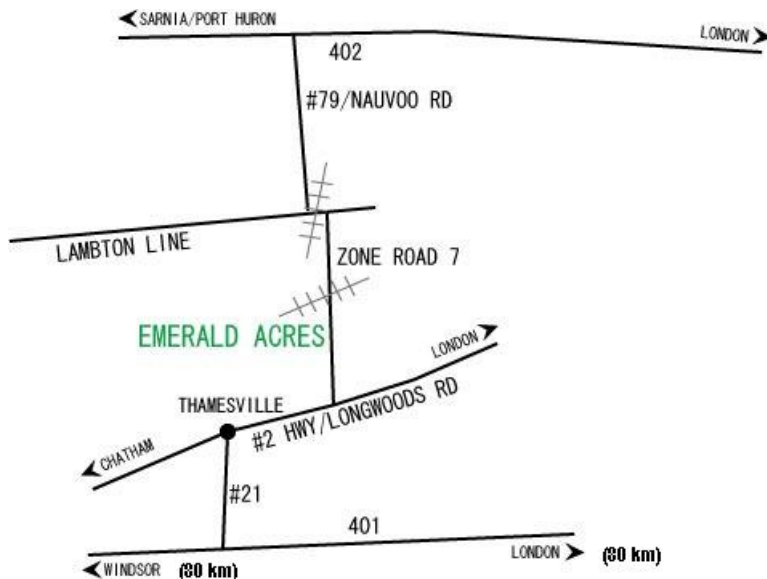

Dear Driver,

These students are going to Sloan's Christmas Tree Village and U-Cut. Please unload your bus in front of the barn. There may be other tours coming, so please park your bus out of the loading area when you have finished unloading your class. The parking at our farm is on grass, but you need not worry about getting stuck.

You are welcome to join the school tour with the class at no charge. If you do not wish to stay, there are a few restaurants in Bothwell, namely Route 79 and Irene's, or Parks Blueberries on Longwoods Rd (Hwy 2).

We are located near Bothwell, 1 km north of Longwoods Rd at 29876 Zone Road 7. Zone Road 7 is about 7 km east of Thamesville (1 km east of Park's Blueberries) and 1 km west of Marcus Trucking.

1778 Tigerlily Rd, London ON N6K 0A2 Phone (519) 471-4691 Farm (519) 695-2228
www.emeraldacres.biz <mailto:john@emeraldacres.biz>