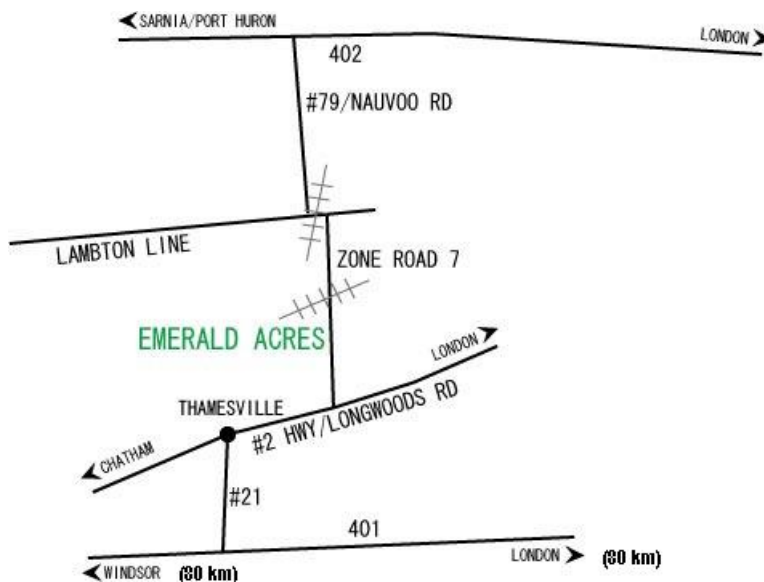

Dear Driver,

These students are going to Sloan's Christmas Tree Village and U-Cut. Please unload your bus in front of the barn. There may be other tours coming, so please park your bus out of the loading area when you have finished unloading your class. The parking at our farm is on grass, but you need not worry about getting stuck.

You are welcome to join the school tour with the class at no charge. If you do not wish to stay, there are a few restaurants in Bothwell, namely Route 79 and Irene's, or Parks Blueberries on Longwoods Rd (Hwy 2).

We are located near Bothwell, 1 km north of Longwoods Rd at 29876 Zone Road 7. Zone Road 7 is about 7 km east of Thamesville (1 km east of Park's Blueberries) and 1 km west of Marcus Trucking.

---

1778 Tigerlily Rd, London ON N6K 0A2 Phone (519) 471-4691 Farm (519) 695-2228  
[www.emeraldacres.biz](http://www.emeraldacres.biz) [jrsloan@rogers.com](mailto:jrsloan@rogers.com)